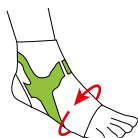

Incrementa la propriocettività durante il movimento, aiutando a ridurre la fatica muscolare permettendo al corpo prestazioni più efficaci.

Favorisce l'azione biomeccanica del movimento riducendo lo sforzo dell'articolazione e dando sensazione di protezione e stabilità.

Il disegno e taglio in 3D del tessuto sottile e leggero abbinato a materiali elastomerici assicura una perfetta vestibilità. Particolarmente indicata nelle attività sportive in fase di prevenzione o recupero dopo infortuni, nel post-operatorio.

GENERAL FEATURES

Built with patented technology, this product is a unique combination of special elastomeric materials with the knowledge of the human muscle-skeletal structures, biomechanical and technical of athletic kinesio taping.

Increases and stimulates propriocepting during movements. Thanks to compression, it helps to stabilize ankle joints giving support and protection with full freedom of movement. 3D cutting gives sharp fit. Ultrathin and breathable.

Ideal for sport performance, training and protection. Helps to decrease pains symptoms.

The Orione ankle cup with Power Band Taping provides the greatest benefits.

Can be worn every days to give protection and augmentation of physical function.

ART 489

TAGLIE / SIZE

S	16/20	L	21/27
M	19/23		

ATTENZIONE! / ATTENTION!

SINISTRO/ DESTRO
LEFT / RIGHT

COLORE / COLOUR